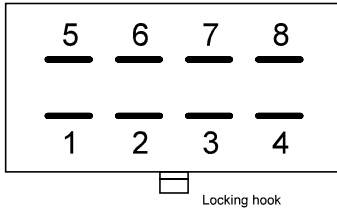

Chime Box

Plug Socket (Buchse KFZ)

1 = IGNITION INPUT - pink/black (Klemme 15)

2 = Seat Belt Light in Dash - yellow (?)

3 = MAIN GROUND - black (Klemme 31)

4 = Seat Belt Warning Chime - black (?)

5 = Parking Brake Warning Chime - tan/white (rings if: ignition on, connected to ground)

6 = Key in Ignition Warning Chime - light green (rings if: ignition off, connected to ground)

7 = POWER INPUT - Orange 2x (Klemme 30)

8 = Lights Are On Warning Chime - gray (rings if: ignition off, connected to +12V)