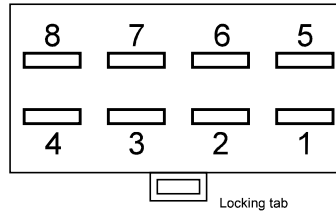

Chime Box

Plug Socket (Buchse KFZ)

1 = IGNITION INPUT - pink/black (Klemme 15)

2 = Seat Belt Light in Dash - yellow (?)

3 = MAIN GROUND - black (Klemme 31)

4 = Seat Belt Warning Chime - black (?)

5 = Parking Brake Warning Chime - tan/white (rings if: ignition on, connected to ground)

6 = Key in Ignition Warning Chime - light green (rings if: ignition off, connected to ground)

7 = POWER INPUT - Orange 2x (Klemme 30)

8 = Lights Are On Warning Chime - gray (rings if: ignition off, connected to +12V)